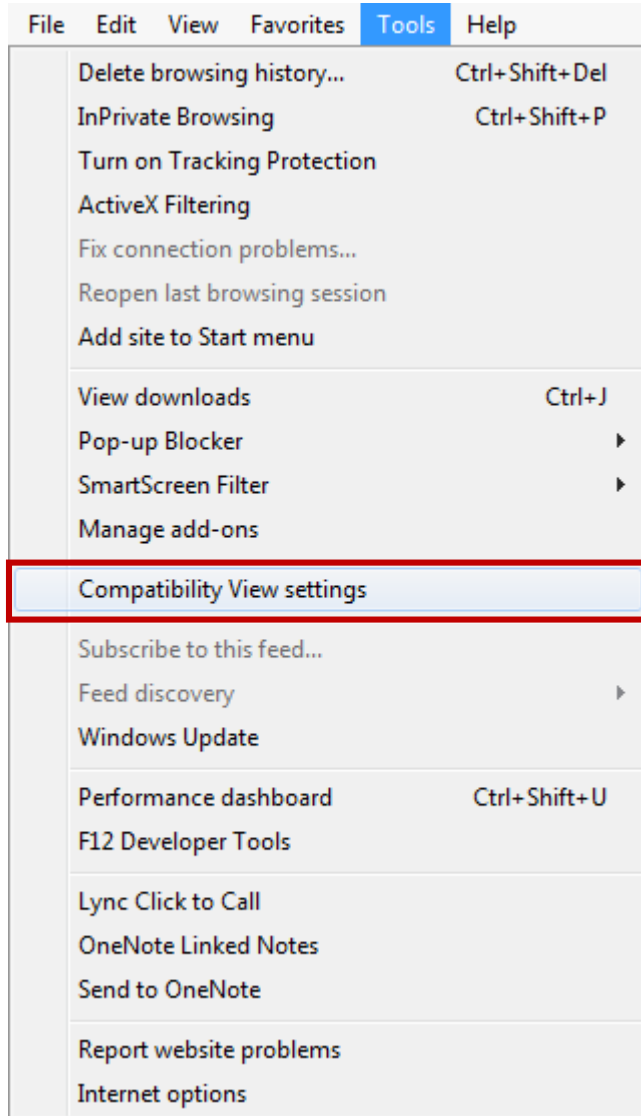

To view a streaming webcast in Internet Explorer:

1. Choose Tools > Compatibility View settings

2. Uncheck the box “Display intranet sites in Compatibility View” and click Close