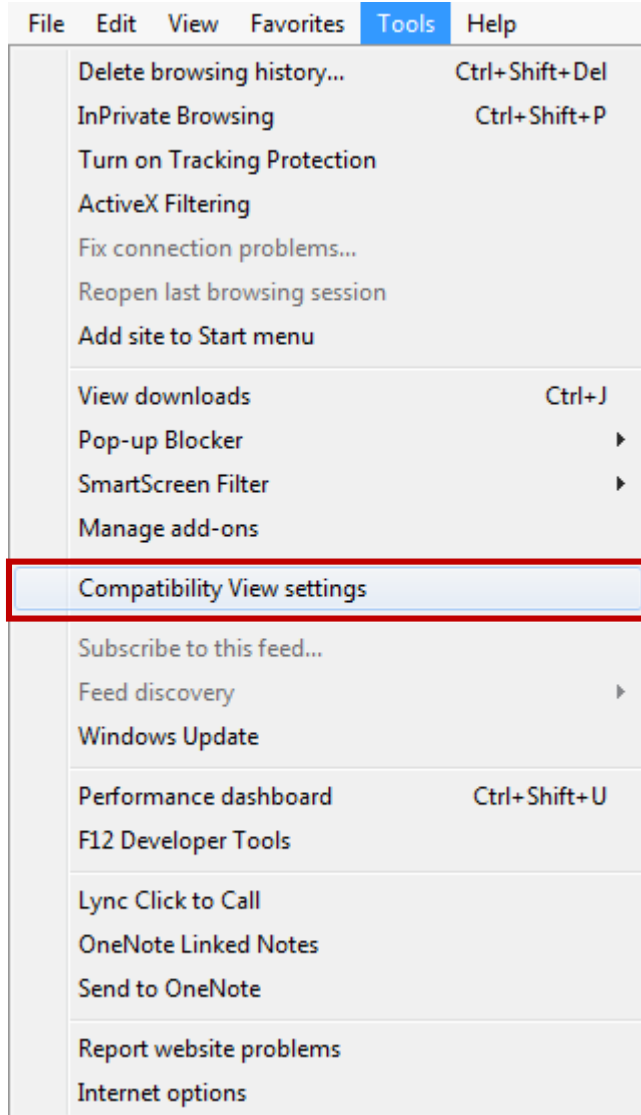

To view a streaming webcast in Internet Explorer:

1. Choose Tools > Compatibility View settings

2. Uncheck the box "Display intranet sites in Compatibility View" and click Close